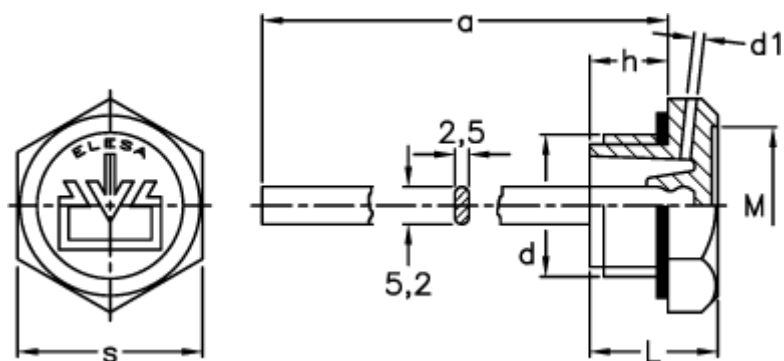

# Data Sheet

Article number: 2311059591

Description: E+G Oil fill plug, w/breather hole  
TCDF.1+a, black

## Measures

a	= 195
d	= G 1
d1	= 2
h	= 13
L	= 22
M	= 31.0
s	= 38
Tightening torque N m = 12 til 15	